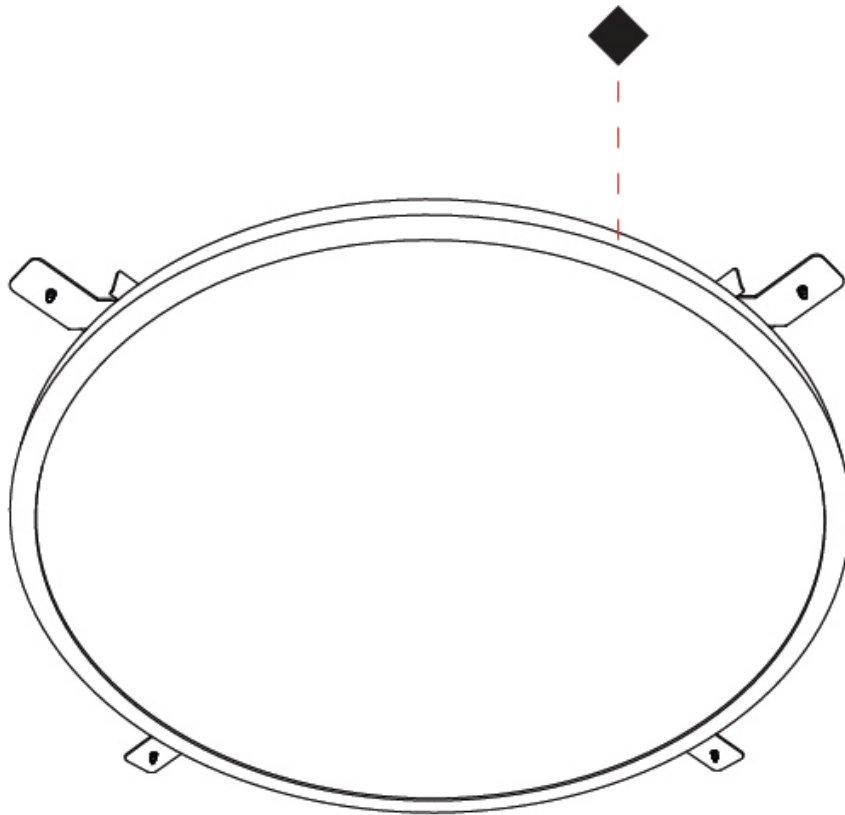

HARMONY ROUND RECESSED

A56182-

PROJECT	_____
TYPE	_____
SPECIFIER	_____
QUANTITY	_____
DATE	_____