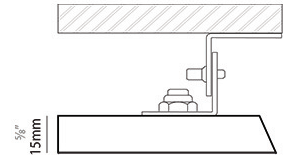

HARMONY ROUND SURFACE

A52032-

base number   Color   Finish   Diffuser
Temperature   Options   Options

1. To build a product code in our configurator select the specify button on the base model # product page
2. To build a manual product code on this datasheet choose from the options listed below in blue font and add the suffix to the base model #

GENERAL

Series: Harmony Round
Partner: Ivela
Division: Architectural
Installation: Surface
Product Type: Panels
Mounting Location: Ceiling
Light Distribution: Direct

PHYSICAL

Shape: Round
Diameter (mm): 707
Diameter (in): 27 ¹³/₁₆
Height (mm): 15
Height (in): 9/16
Diffuser: PMMA - Opal
Fixture Finish: WHI / BLK / GLD
Fixture Material: Aluminum

ELECTRICAL

Lamp Type: LED
Input Wattage (W): 44
Dimming: Tri-Mode (Non-Dimming and Phase Dimming (120Vac only) and 0-10V Dimming)
Driver Included: No
Driver Location: Remote
Driver Type: Constant Voltage - Universal
Driver Class: Class 2
Housing: ENCP 5 (ERP) ENCP 13 (SC Power)
Input Voltage (V): 120 - 277
Output Voltage (V): 24

LED

Color Temperature (°K): 2700 / 3000 / 3500 / 4000
Max. Delivered Lumen (lm): 3168 / 3300 / 3398 / 3498
Nominal Lumen (lm): 5280 / 5500 / 5663 / 5830
CRI: >93 CRI
Lamp Life (hrs): 50000

OPTICAL

RATINGS AND CERTIFICATIONS

Certified By: CSA Certified to UL and CSA Standards
IP rating: IP20

PROJECT
TYPE
SPECIFIER
QUANTITY
DATE

Ø707mm 27 ¹³/₁₆"