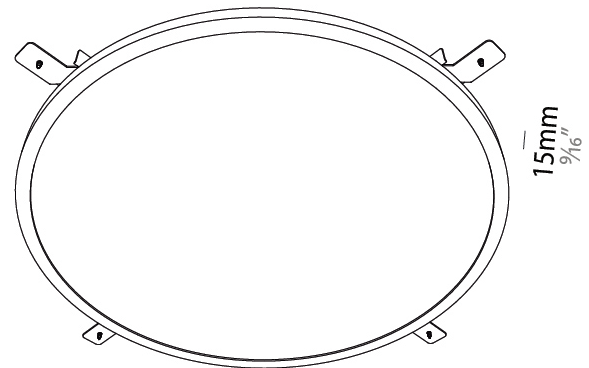

PROJECT	_____
TYPE	_____
SPECIFIER	_____
QUANTITY	_____
DATE	_____

HARMONY ROUND RECESSED

A56182-

base number	Color	Finish	Diffuser
	Temperature	Options	Options

1. To build a product code in our configurator select the specify button on the base model # product page
2. To build a manual product code on this datasheet choose from the options listed below in blue font and add the suffix to the base model #

GENERAL

Series: Harmony Round
Partner: Ivela
Division: Architectural
Installation: Recessed
Product Type: Panels
Mounting Location: Ceiling
Light Distribution: Direct

PHYSICAL

Shape: Round
Diameter (mm): 707
Diameter (in): 28 7/16
Height (mm): 15
Height (in): 9/16
Diffuser: PMMA - Opal
Fixture Finish: WHI / BLK / GLD
Fixture Material: Aluminum

ELECTRICAL

Lamp Type: LED
Input Wattage (W): 44
Dimming: Tri-Mode (Non-Dimming and Phase Dimming (120Vac only) and 0-10V Dimming)
Driver Included: No
Driver Location: Remote
Driver Type: Constant Voltage - Universal
Driver Class: Class 2
Housing: ENCP 5 (ERP) ENCP 13 (SC Power)
Input Voltage (V): 120 - 277
Output Voltage (V): 24

LED

Color Temperature (°K): 2700 / 3000 / 3500 / 4000
Max. Delivered Lumen (lm): 3168 / 3300 / 3398 / 3498
Nominal Lumen (lm): 5280 / 5500 / 5663 / 5830
CRI: >93 CRI
Lamp Life (hrs): 50000

OPTICAL

RATINGS AND CERTIFICATIONS

Certified By: CSA Certified to UL and CSA Standards
IP rating: IP20

Ø707mm 27 13/16"