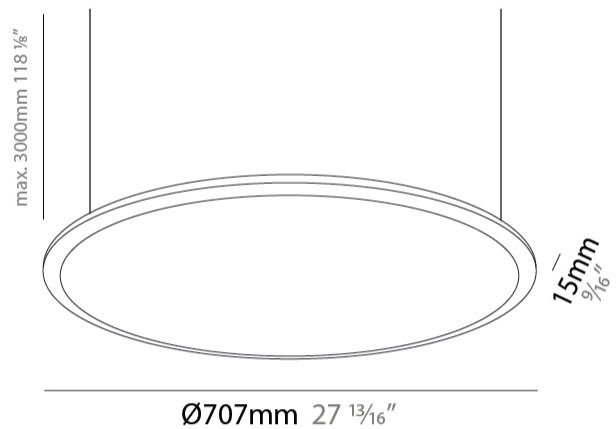

HARMONY ROUND SUSPENSION

A51061-

base number   Color   Finish   Diffuser
Temperature   Options   Options

1. To build a product code in our configurator select the specify button on the base model # product page
2. To build a manual product code on this datasheet choose from the options listed below in blue font and add the suffix to the base model #

GENERAL

Series: Harmony Round
Partner: Ivela
Division: Architectural
Installation: Suspension
Product Type: Panels
Mounting Location: Ceiling
Light Distribution: Direct

PHYSICAL

Shape: Round
Diameter (mm): 707
Diameter (in): 27 ¹³/₁₆
Height (mm): 15
Height (in): 9/16
Max. Overall Height (mm): 2500
Max. Overall Height (in): 98 ⁷/₁₆
Diffuser: [PMMA - Opal / Prismatic](#)
Fixture Finish: [WHI / BLK / GLD](#)
Fixture Material: Aluminum

ELECTRICAL

Lamp Type: LED
Input Wattage (W): 44
Dimming: Tri-Mode (Non-Dimming and Phase Dimming (120Vac only) and 0-10V Dimming)
Driver Included: No
Driver Location: Remote
Driver Type: Constant Voltage - Universal
Driver Class: Class 2
Housing: ENCP 5 (ERP) ENCP 13 (SC Power)
Input Voltage (V): 120 - 277
Output Voltage (V): 24

LED

Color Temperature (°K): [2700 / 3000 / 3500 / 4000](#)
Max. Delivered Lumen (lm): [3168 / 3300 / 3398 / 3498](#)
Nominal Lumen (lm): [5280 / 5500 / 5663 / 5830](#)
CRI: >93 CRI
Lamp Life (hrs): 50000

OPTICAL

RATINGS AND CERTIFICATIONS

Certified By: Certified for North American Standards
IP rating: IP20